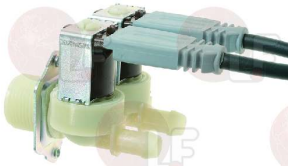

Suitable for:

**3120374 COIL ODE BDA08024DS 24V 8W 50/60Hz**  
 width 30 mm - height 39 mm  
 depth 42 mm

**3120034 CONNECTOR FEMALE LARGE**  
 for coils

COMENDA 150033  
 UNIC

NUOVA SIMONELLI

RANCILIO

**3120398 SOLENOID VALVE 230V  $\varnothing$  10 mm**  
 solenoid valve 180° - 220/240V 50/60Hz - max 90°C  
 inlet 3/4" - two outlets  $\varnothing$  10 mm  
 with cable length 2000 mm

**3120416 SOLENOID VALVE 230V  $\varnothing$  13.5 mm**  
 solenoid valve 180° - 230V 50/60Hz - max 90°C  
 inlet 3/4" - 3 outlets  $\varnothing$  13.5 mm

**3523088 SOLENOID VALVE 240V  $\varnothing$  11 mm**  
 solenoid valve 180°-240V - 50/60Hz - max 90°C  
 inlet 3/4" - outlet  $\varnothing$  11 mm