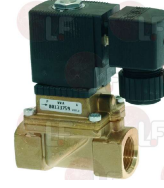

HOONVED 26632
WHIRLPOOL 147540
WHIRLPOOL 202415
WHIRLPOOL 771985001664
WHIRLPOOL 771985011981

WHIRLPOOL 102712
WHIRLPOOL 149077
WHIRLPOOL 771985000189
WHIRLPOOL 771985004278

WHIRLPOOL 147539
WHIRLPOOL 169296
WHIRLPOOL 771985001663
WHIRLPOOL 771985005783

Suitable for:

3120548 SOLENOID VALVE 24V FF
for Dishwasher conveyor type (LAMBER)
Series LINEAR - Series MATIC - M115 - M150