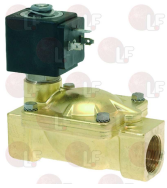

Suitable for:

**3120263 SOLENOID VALVE MULLER 230V  $\varnothing$  14 mm**  
 solenoid valve 180°-230V 50/60Hz - max 90°C  
 inlet  $\varnothing$  3/4" - 3 outlets  $\varnothing$  14 mm

**3120265 SOLENOID VALVE MULLER 230V 1/2"**  
 solenoid valve 180°-230V 50/60Hz - max 90°C  
 inlet 1/2" - outlet 1/2"

**3120416 SOLENOID VALVE 230V  $\varnothing$  13.5 mm**  
 solenoid valve 180° - 230V 50/60Hz - max 90°C  
 inlet 3/4" - 3 outlets  $\varnothing$  13.5 mm

**3523088 SOLENOID VALVE 240V  $\varnothing$  11 mm**  
 solenoid valve 180°-240V - 50/60Hz - max 90°C  
 inlet 3/4" - outlet  $\varnothing$  11 mm

**3120401 SOLENOID VALVE 3/8"FF ALIMENTARY 24V**

**3120494 SOLENOID VALVE 536 24V  $\varnothing$  13 mm**  
 solenoid valve 180° - 24V 50/60Hz - max 90°C  
 inlet 3/4" - threaded outlet  $\varnothing$  13 mm

Suitable for:

**3120731 SOLENOID VALVE 7321BAN00 1/2" 24V**  
for Dishwasher conveyor type (COMENDA)

**3120034 CONNECTOR FEMALE LARGE**  
for coils

COMENDA 150033  
UNIC

NUOVA SIMONELLI

RANCILIO

**3120232 SOLENOID VALVE 7321BCN00 3/4" 220V**