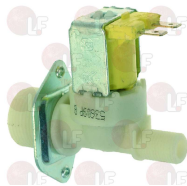

**3120416 SOLENOID VALVE 230V  $\varnothing$  13.5 mm**  
 solenoid valve 180° - 230V 50/60Hz - max 90°C  
 inlet 3/4" - 3 outlets  $\varnothing$  13.5 mm

**3523088 SOLENOID VALVE 240V  $\varnothing$  11 mm**  
 solenoid valve 180°-240V - 50/60Hz - max 90°C  
 inlet 3/4" - outlet  $\varnothing$  11 mm

**3120401 SOLENOID VALVE 3/8"FF ALIMENTARY 24V**

**3120494 SOLENOID VALVE 536 24V  $\varnothing$  13 mm**  
 solenoid valve 180° - 24V 50/60Hz - max 90°C  
 inlet 3/4" - threaded outlet  $\varnothing$  13 mm