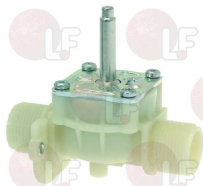

MEIKO 9500227

3120561 SOLENOID VALVE 3/4"x3/4" 220V 50Hz
for Warewasher (MEIKO) FV120 - FV130 - FV240
FV250